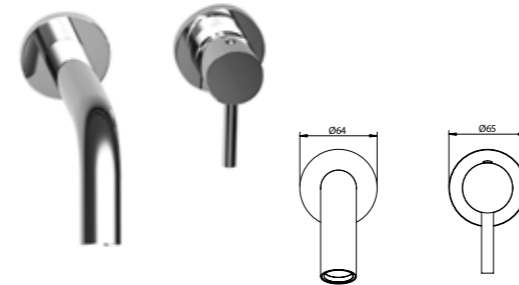

**64522NSNSPR**  
NSNS

Abbinabile a / To match with:  
Sifone / Siphon - **00066CR00**

**RICAMBI / SPARE PARTS**

**64538/PR**

Miscelatore lavabo incasso con bocca 194 mms. Built-in basin mixer with 194 mms. spout.