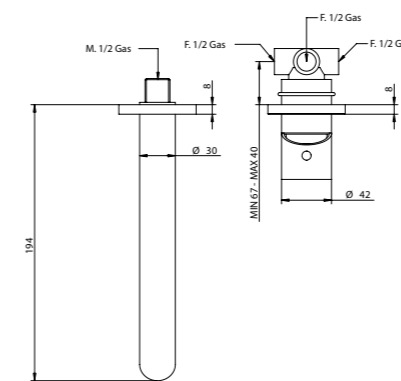

**64522NSNSPR**  
NSNS

Abbinabile a / To match with:  
Sifone / Siphon - **00066CR00**

**RICAMBI / SPARE PARTS**

**64538/PR**

Miscelatore lavabo incasso con bocca 194 mms. Built-in basin mixer with 194 mms. spout.